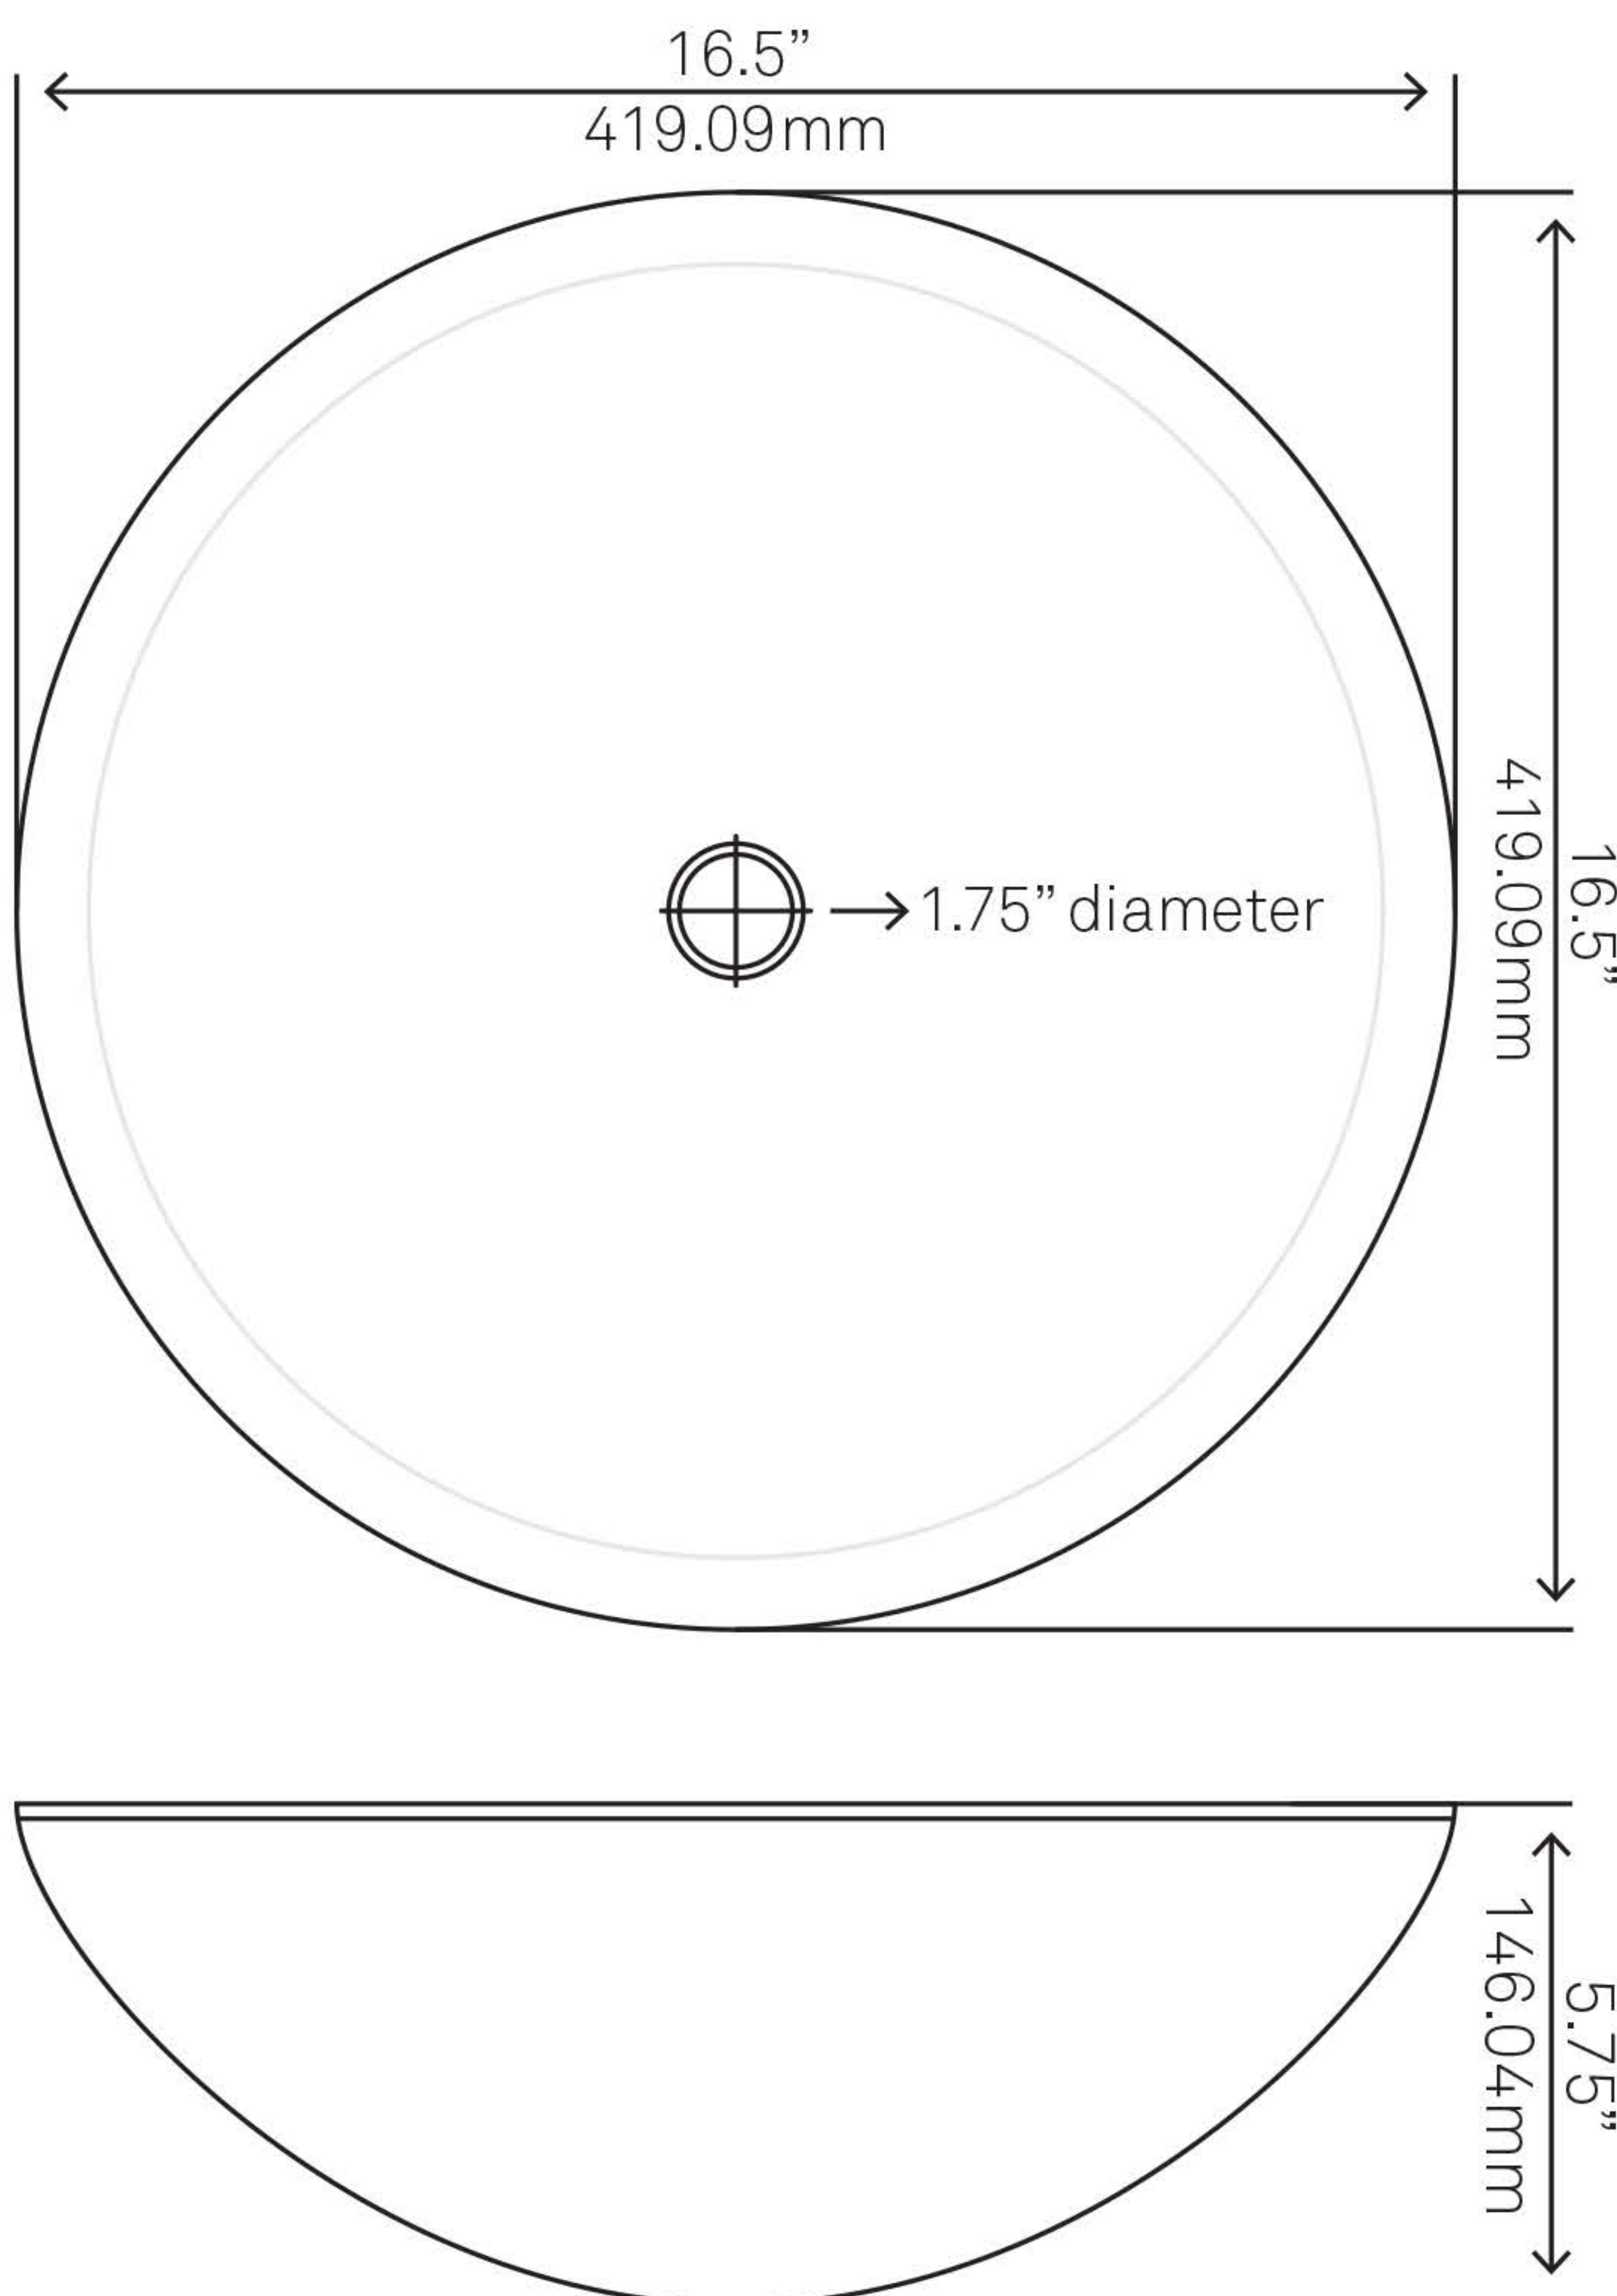

TIG-S132 VERDAZZURRO Glass Vessel Bathroom Sink

Requested By:

Specific Features:

STANDARD SPECIFICATIONS:

- Round vessel sink
- Fluorescent blue foil painted bottom
- Made with high tempered glass
- Scratch resistant and non-porous
- Above counter installation
- Standard U.S. plumbing connections
- 1.75-inch drain opening

Novatto Inc
TOLL FREE 844.404.4242
www.NovattoInc.com

PUD-CH-MR Vessel Sink Pop-Up Drain and Mounting Ring, Chrome

Requested By: _____

Specific Features: _____

STANDARD SPECIFICATIONS:

- Clicker pop-up vessel sink drain and mounting ring
- Chrome finish
- Solid brass construction
- Includes rubber seals and fastener for installation
- 9-inches total pop-up length
- Fits any standard 1.75-inch drain opening
- cUPC