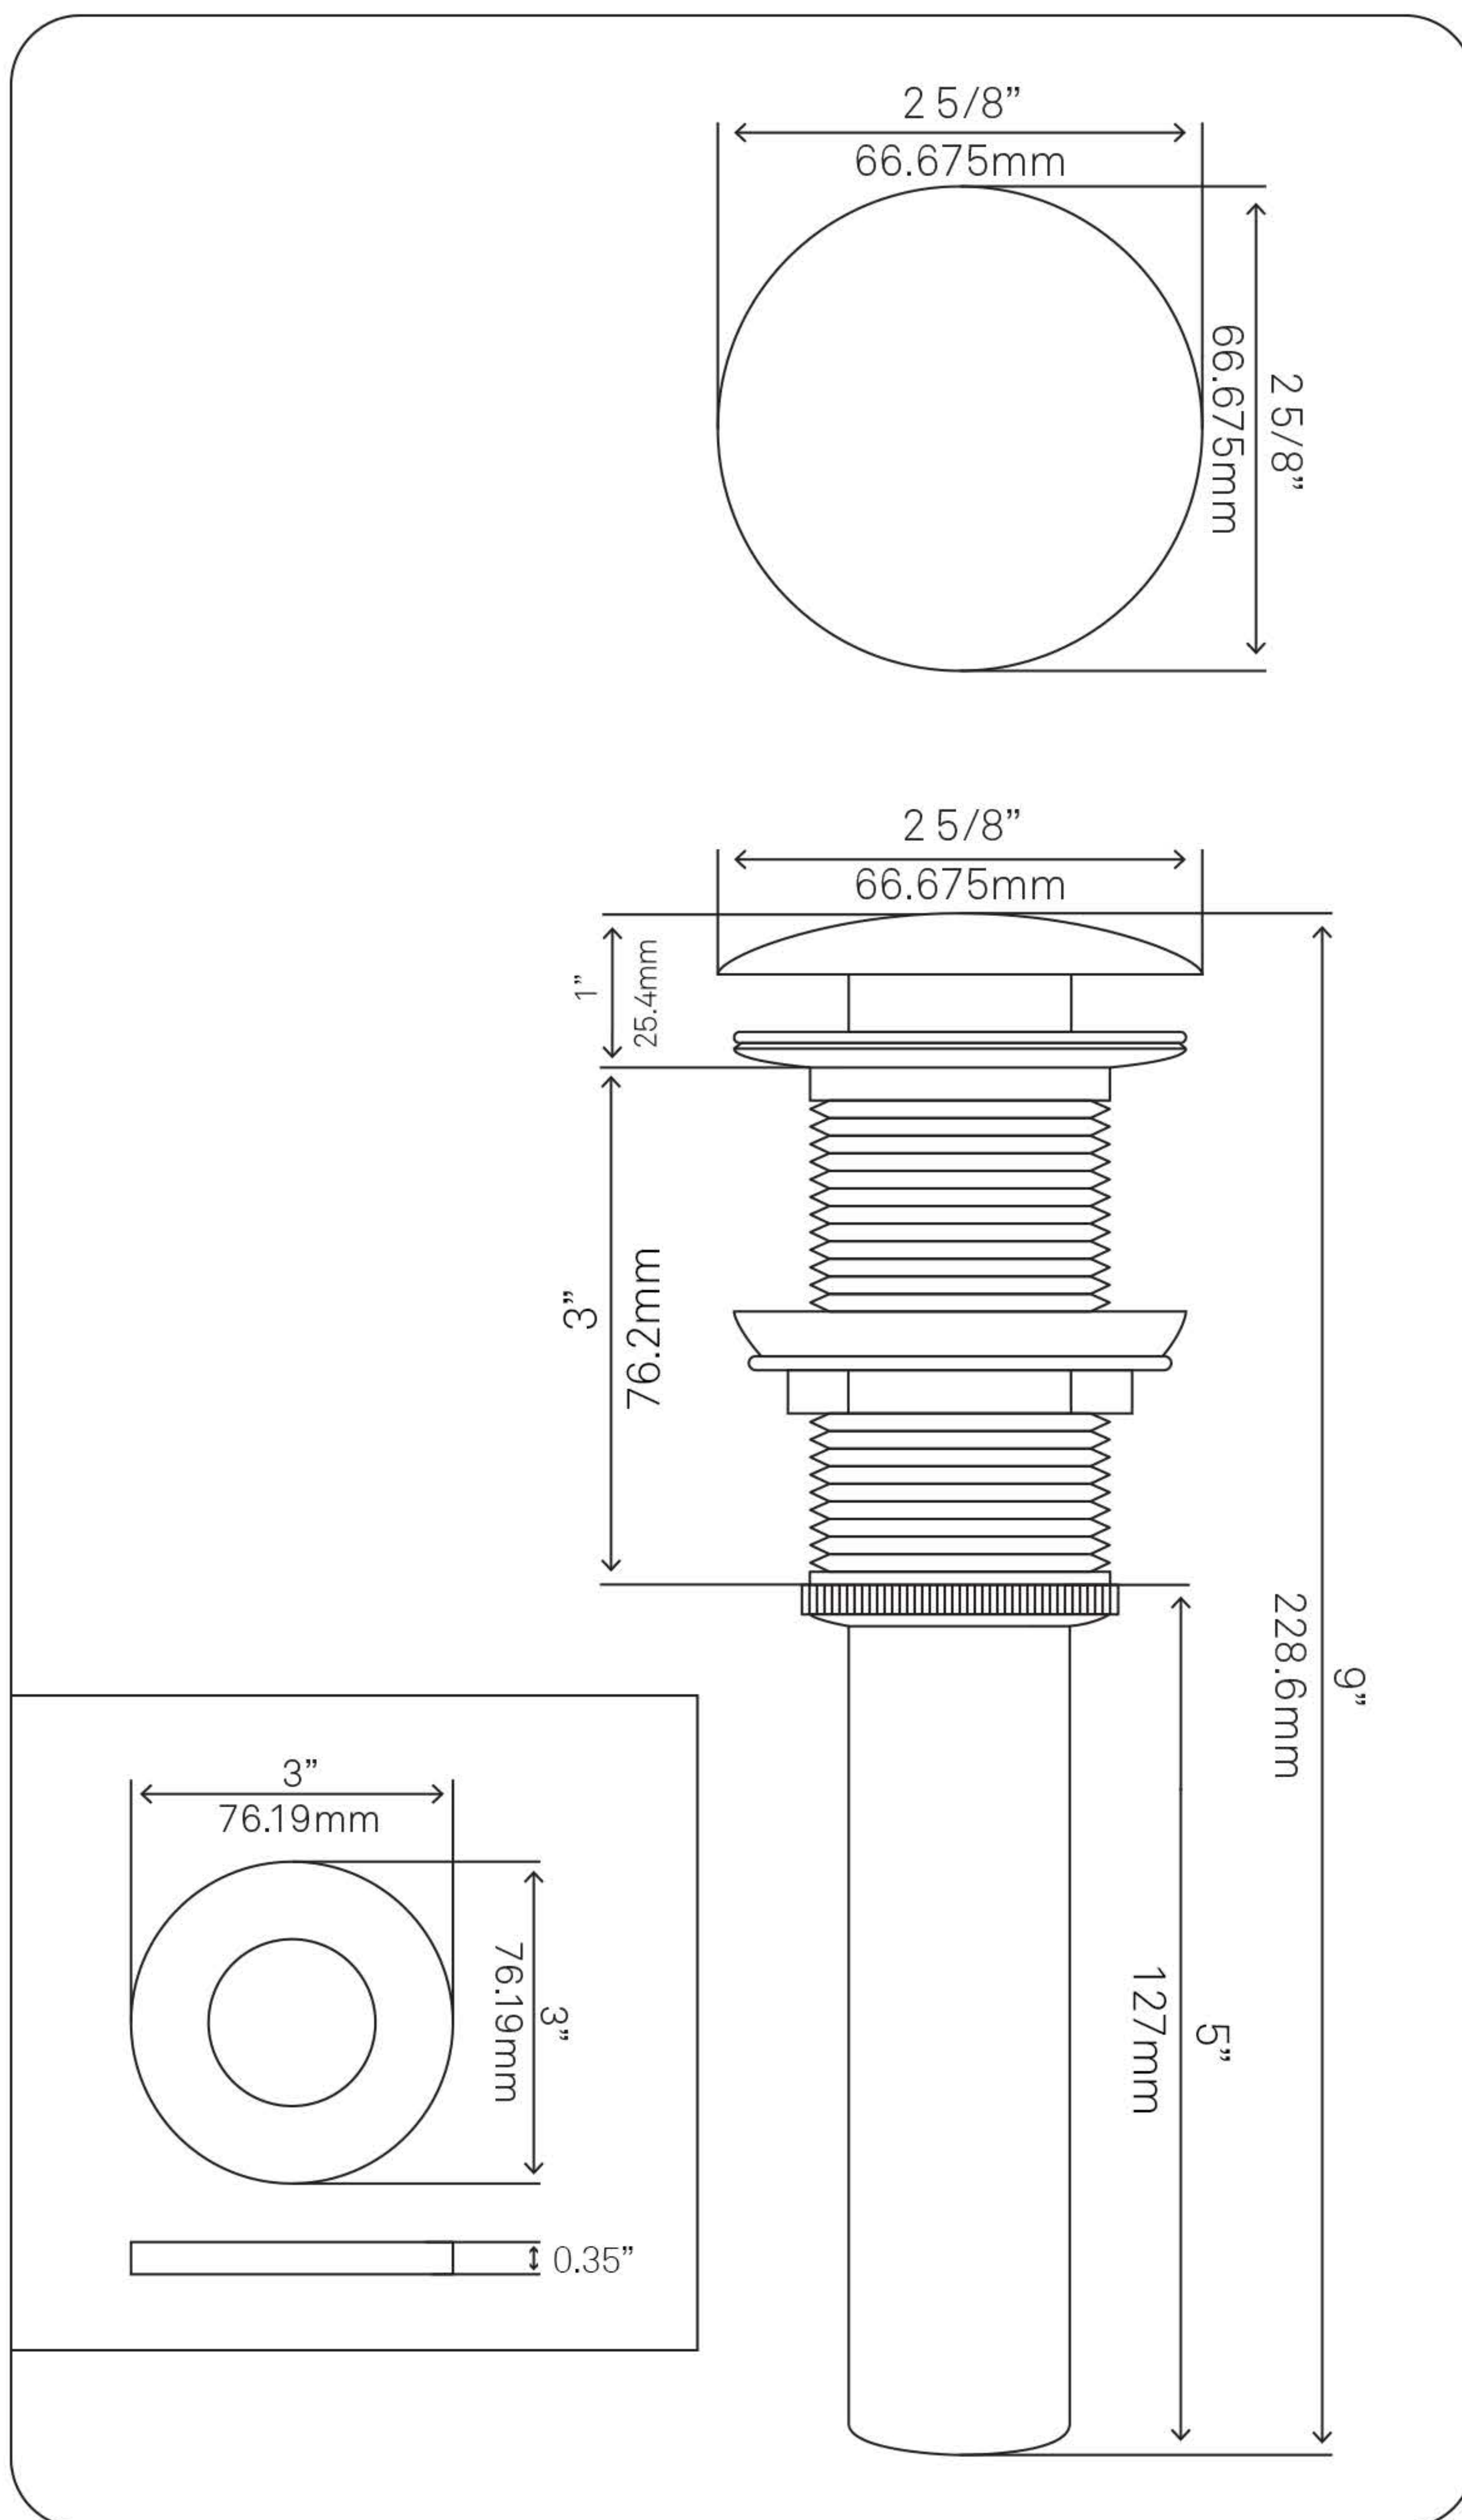

NOTES

Novatto reserves the right (1) to make changes in specifications and materials, and (2) to change or discontinue models, both without notice or obligation. Dimensions are for reference only, see www.NovattoInc.com for finish options and product availability.

Novatto Inc
TOLL FREE 844.404.4242
www.NovattoInc.com